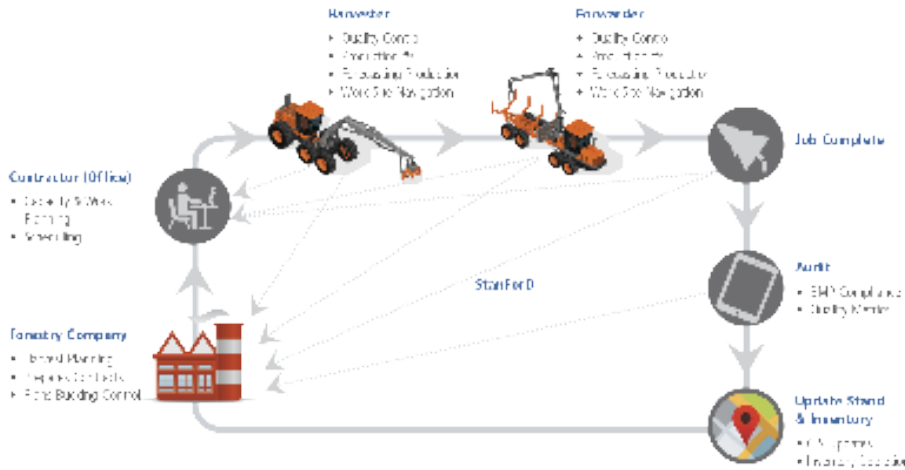

CONNECTED FOREST™

Harvest

INTELLIGENT WOOD FLOW

Trimble Forestry's CFHarvest (formerly WoodForce) is a planning and operations control system for harvesting operations and silvicultural services.

With CFHarvest **forest companies** gain greater visibility into harvest quantity and location allowing them to reduce roadside and terminal inventory. **Contractors** improve the productivity of harvest teams and manage mixed fleets with one system tailored to their needs.

INCREASED EFFICIENCY AND PRODUCTIVITY

CFHarvest improves operational costs, productive capacity, and logistic efficiency resulting in a stronger and more transparent processing chain.

Better collaboration between forest companies and their contractors equates to improved crew and equipment controls, increased visibility, and better planning. The end result is reduced kilometer costs due to less machine transport time, better inventory control and an overall more efficient partnership.

Workforce management software integrated into both silviculture and road planning reduces average payout costs and increases profits resulting in a more intelligent wood flow.

Key Features

- ▶ Resource and capacity management
- ▶ Work scheduling
- ▶ Operations planning and follow-up
- ▶ Work reporting
- ▶ Quality inspections
- ▶ Quality follow-up
- ▶ Integration with Harvester data
- ▶ Integration with Forwarder data
- ▶ Reporting

CFHarvest INTELLIGENT WOOD FLOW

The Service utilizes the latest StanForD standards to transmit information to key stakeholders.

“Trimble Forestry’s CFHarvest solution gives user-friendly tools for contractors to manage work orders.”